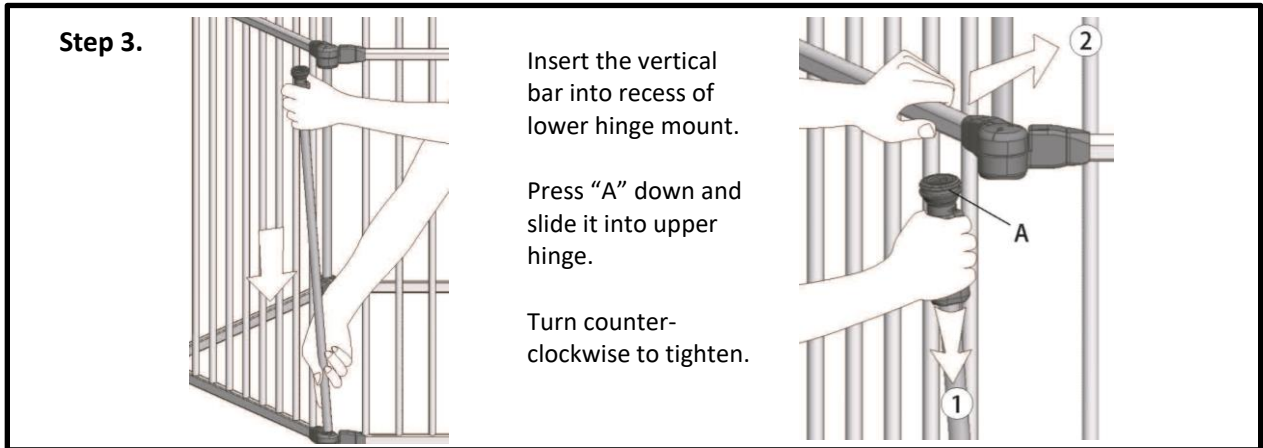

WARNING

- Children have died or been seriously injured when gates are not securely installed. ALWAYS install and use gates as directed using all required parts.
- STOP using when a child can climb over yard or dislodge the gate.
- Install only with locking/latching mechanism securely engaged.
- To prevent falls, never use at top of stairs.
- NEVER use to keep child away from pool.
- This product will not necessarily prevent all accidents.
- NEVER leave child unattended.
- This product intended for use with children from 6 months up to 24 months of age.
- Periodically check all fasteners to be sure they are tight and secure, STOP using 3-in-1 Superyard if any parts are missing or become damaged.
- Hardware is included for use in sold materials only, such as wood or metal.
- Never leave anything in the 3-in-1 Superyard that could provide a foothold or create a danger of suffocation or strangulation.

<http://northstatesind.com/main/shop-parts/>

Any damage to property during installation or your safety gate is the sole responsibility of the end user.

Remove the vertical bar from one end on the extension and the panel you wish to connect. Turn clockwise to loosen and pull down to remove.
Note: If applicable, remove the Socket Cap E.

To connect the panels together, vertically lift one panel allowing the upper and lower hinge housings to slip into place in the mating panel.

Please refer to the instruction manual for additional installation information.