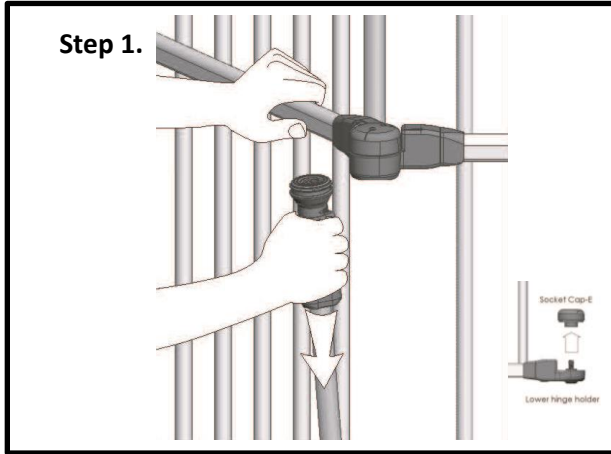

WARNING

- Children have died or been seriously injured when gates are not securely installed. ALWAYS install and use gates as directed using all required parts.
- STOP using when a child can climb over yard or dislodge the gate.
- Install only with locking/latching mechanism securely engaged.
- To prevent falls, never use at top of stairs.
- NEVER use to keep child away from pool.
- This product will not necessarily prevent all accidents.
- NEVER leave child unattended.
- This product intended for use with children from 6 months up to 24 months of age.
- Periodically check all fasteners to be sure they are tight and secure, STOP using 3-in-1 Superyard if any parts are missing or become damaged.
- Hardware is included for use in sold materials only, such as wood or metal.
- Never leave anything in the 3-in-1 Superyard that could provide a foothold or create a danger of suffocation or strangulation.

<http://northstatesind.com/main/shop-parts/>

Any damage to property during installation or your safety gate is the sole responsibility of the end user.

Remove the vertical bar from one end on the extension and the panel you wish to connect. Turn clockwise to loosen and pull down to remove.
Note: If applicable, remove the Socket Cap E.

To connect the panels together, vertically lift one panel allowing the upper and lower hinge housings to slip into place in the mating panel.

Please refer to the instruction manual for additional installation information.