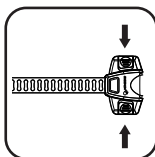

Clean and dry surface thoroughly.

2 Prior to placement, measure length of strap

needed. Open the end of the strap with the MyPet logo by sliding the strap out from the latch housing. On the back of the strap use a flat headed screwdriver to pry open the back of the adjustable end. Cut to desired length. Reinsert the strap and snap cover shut insert strap back into the latch housing.

3 Remove paper from VHB® adhesive and press firmly into place. For best results, allow adhesive to set for 24 hours prior to use.

VHB is a registered trademark of 3M Company.

OPERATION

To open, slide double-buttons inward. To lock, secure latch back into the latch housing until you hear it click into place.